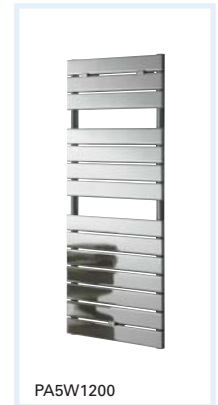

APOLLO palermo

APOLLO palermo chrome flat panel towel warmer

- modern design
- highly polished chrome plate
ideal for bathrooms and cloakrooms
- available within 3 to 5 working days

APOLLO palermo chrome flat panel towel warmer

SIZE		STOCK CODE CHROME	OUTPUT		PRICE CHROME
WIDTH	HEIGHT		WATT	BTU	
500	800	PA5W800	338	1154	300.00
500	1200	PA5W1200	485	1655	350.00
500	1500	PA5W1500	595	2031	425.00

DIMENSIONS - PALERMO	
Back wall to front of rad	95mm
Back wall to pipe centres	70mm
Distance between pipe centres	450mm